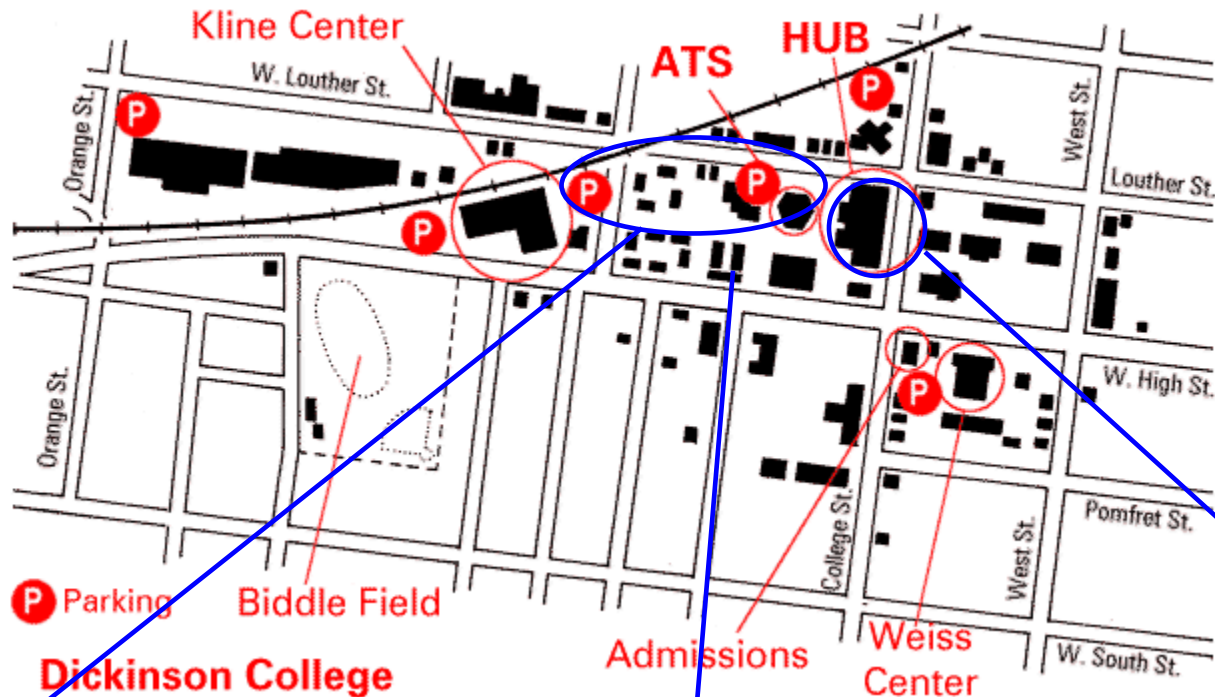

Street Map with Parking

Notice NEW Parking Area: GPS coordinates, 360 West Louther St. Carlisle, PA

Dickinson College is located to the west of downtown Carlisle, two blocks from the square in the center of town. High Street (US Route 11) runs through the campus. Parking is available in the ATS Lot behind the Widener Sprayer Library (see map). Signs will direct you to the lot. **You may drop off your materials at the Drop-off area prior to parking your vehicle**

NEW Parking for the Fair.
GPS coordinates use:
360 West Louther St.
Carlisle, PA.

**Drop-off Area
for materials
on High Street
and Shuttle pick-up**

**The Fair will be held
in the Holland Union
Building (HUB)**