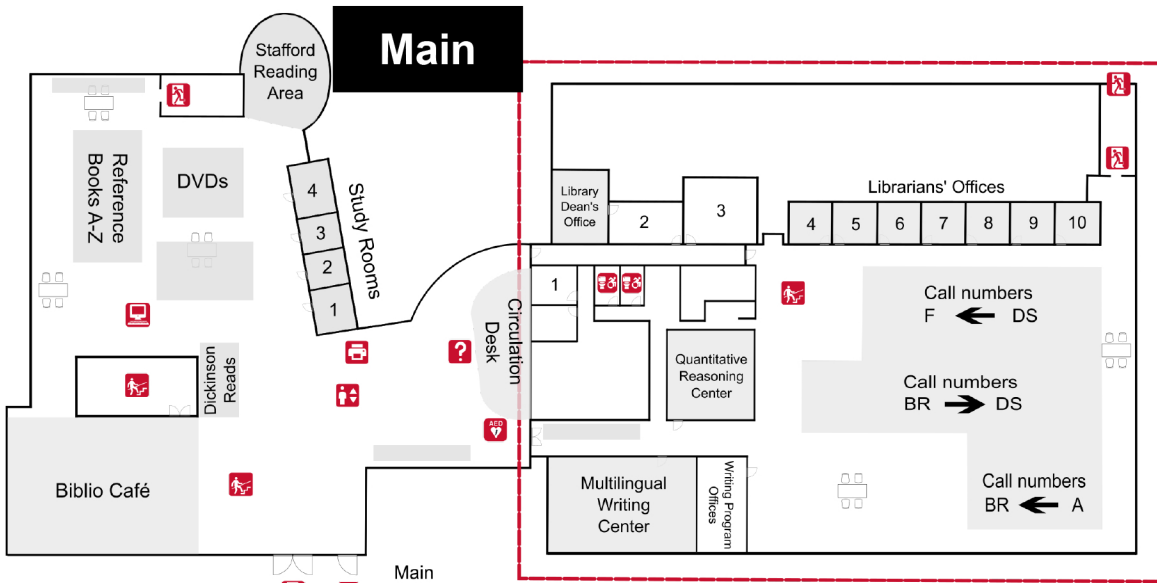

Waidner-Spahr Library

Quiet Zone

Quiet Zone

Quiet Zone

- AED 
- Accessible Entrance 
- Accessible Toilets 
- Computers 
- Elevator 
- Emergency Exit 
- Information 
- Printer 
- Stairs 
- Toilets 
- Water Fountain 

Britton Plaza