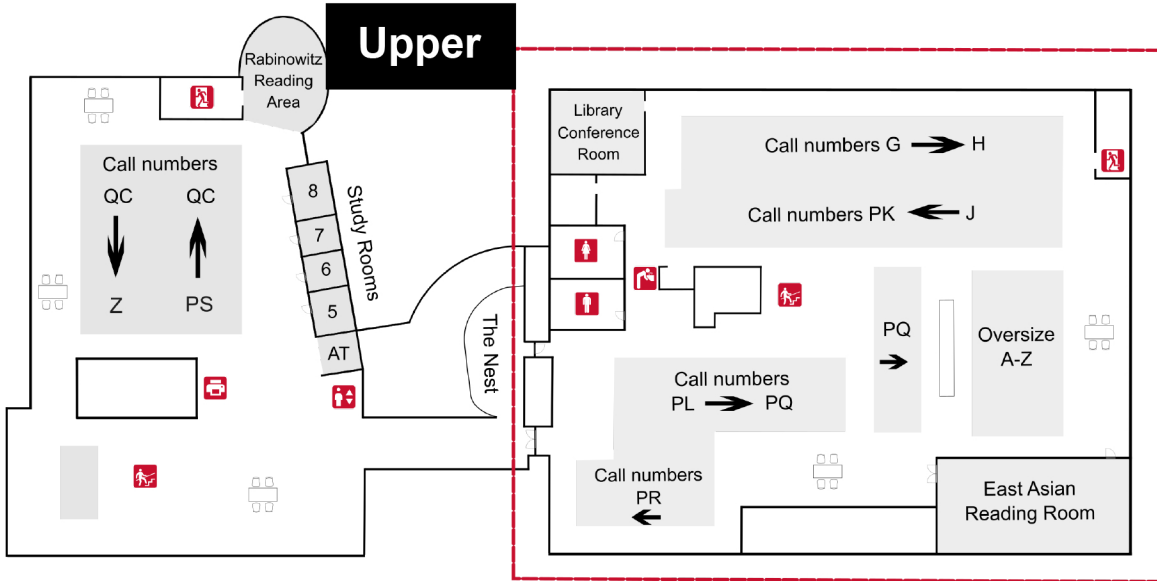

Waidner-Spahr Library

Quiet Zone

Quiet Zone

Quiet Zone

- AED 
- Accessible Entrance 
- Accessible Toilets 
- Computers 
- Elevator 
- Emergency Exit 
- Information 
- Printer 
- Stairs 
- Toilets 
- Water Fountain 

Britton Plaza