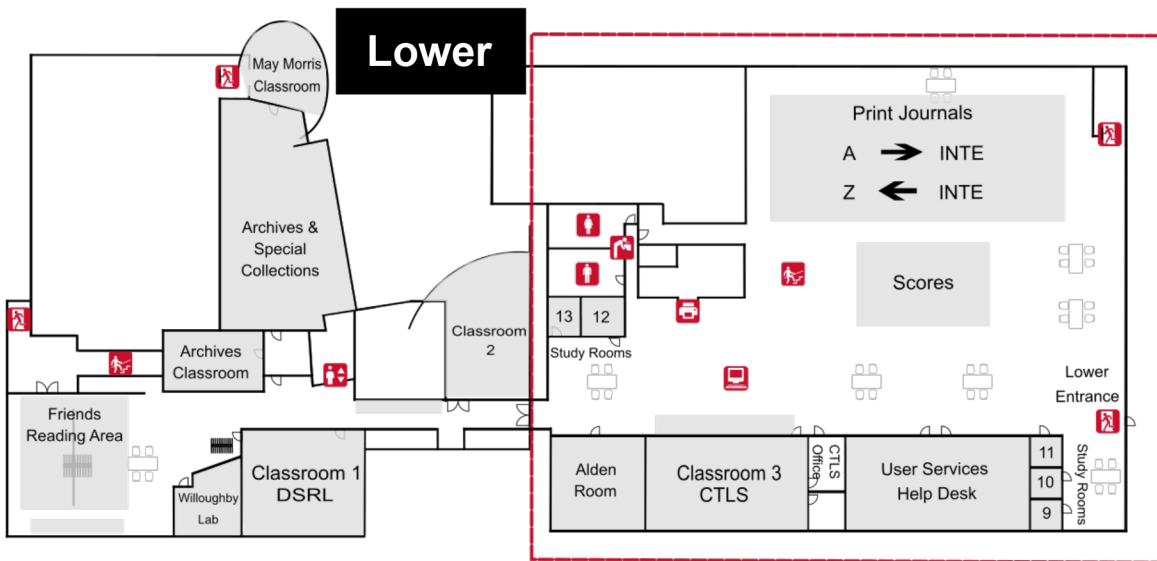

Waidner-Spahr Library

Quiet Zone

Quiet Zone

Quiet Zone

- AED 
- Accessible Entrance 
- Accessible Toilets 
- Computers 
- Elevator 
- Emergency Exit 
- Information 
- Printer 
- Stairs 
- Toilets 
- Water Fountain 

Britton Plaza