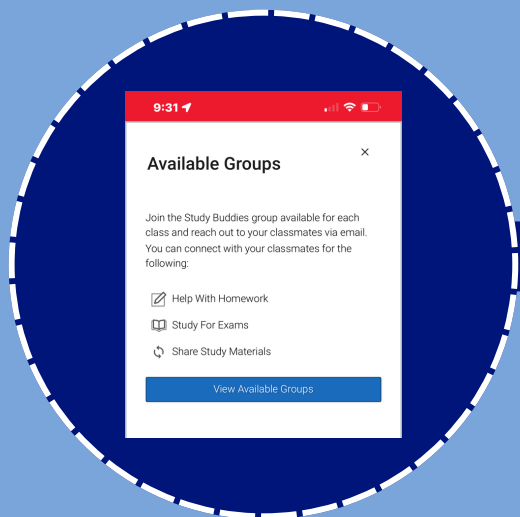

INTRODUCING

Navigate360 at Dickinson

STUDY BUDDIES

GO TO NAVIGATE

Download the “Navigate Student” from your device's app store or from your desktop find the Navigate icon in Gateway.

CLICK ON STUDY BUDDIES

Follow these steps to join a study group for one or more of your courses.

WHAT IS A STUDY BUDDY?

A way to connect with your classmates via email to get help with homework, study for exams, or share study materials.