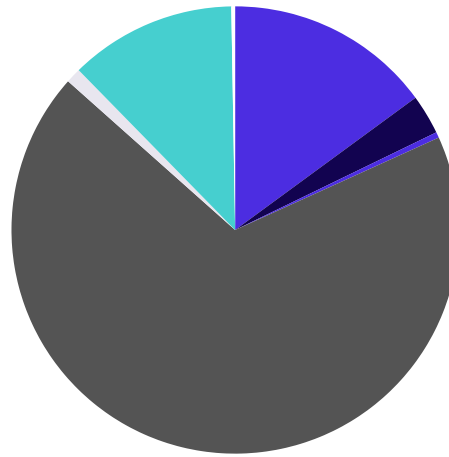

HOUSING LOTTERY: WHAT SHOULD I EXPECT?

SOPHOMORES

MOST LIVE IN
DOUBLE ROOMS

JUNIORS

MOST LIVE IN DOUBLE
ROOMS IN SUITES

SENIORS

MOST LIVE IN APARTMENTS
OR SINGLES

Double	96.5%
Quad Double	1.3%
Apartment Double	1.1%
Single	0.8%
Apartment Single	0.3%

Double	68.4%
Apartment Double	14.9%
Single	12.1%
Apartment Single	2.9%
Apartment Quad	1.1%
Apartment Triple	0.4%
Triple	0.3%

Apartment Double	47.7%
Apartment Single	28.9%
Single	15.9%
Double	7%
Apartment Triple	0.5%