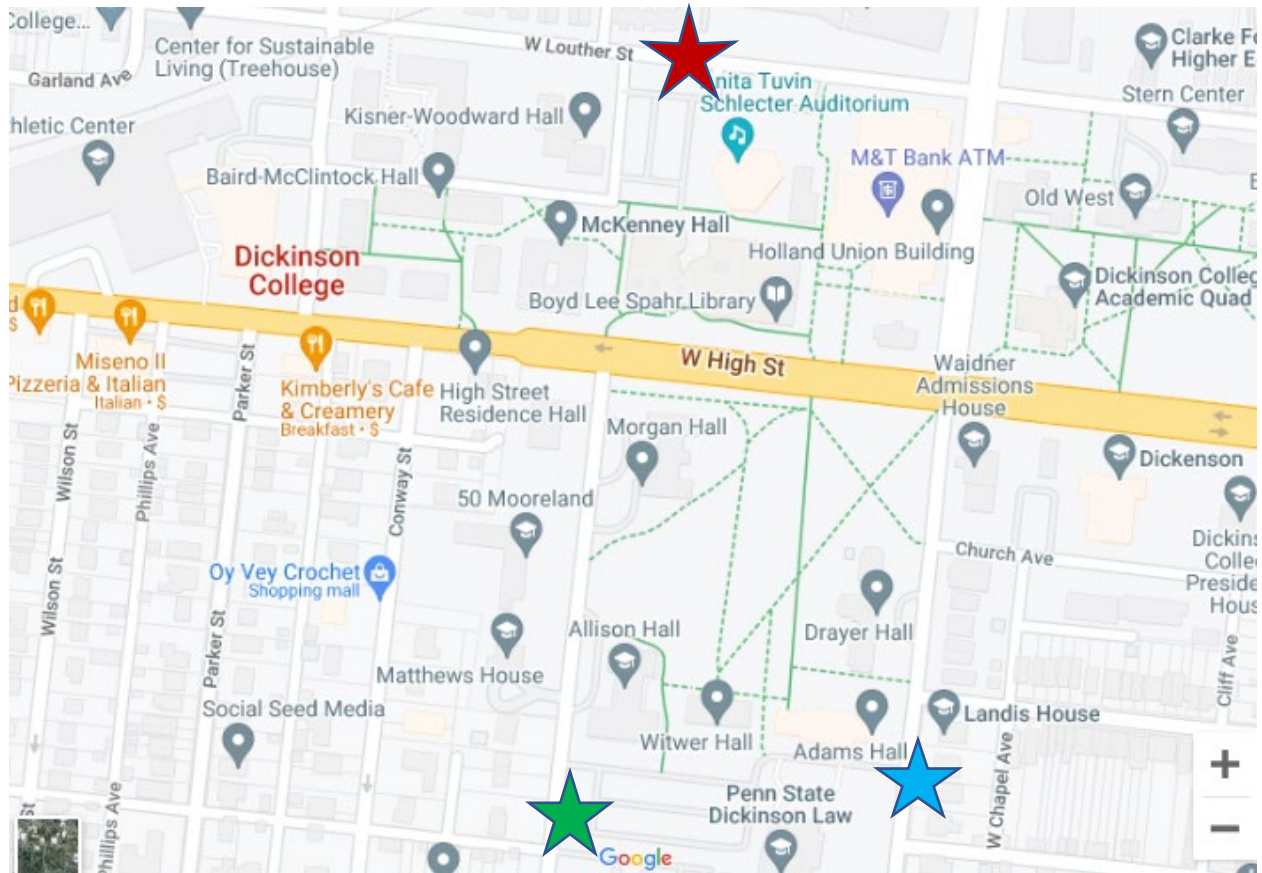

Arrival locations for move-in: Wednesday, August 24

Enter for residence halls in the Quads: Atwater, Armstrong, Baird-McClintock, Davidson-Wilson, Conway, Longsdorff, and Spradley-Young.
Use this address for the GPS (follow signs once you get to campus):
360 W. Louther Street
Carlisle, PA 17013

Enter for Adams Hall
Use this address for the GPS (follow signs once you get to campus):
90 S. College Street
Carlisle, PA 17013

Enter for Witwer Hall
Use this address for the GPS (follow signs once you get to campus):
99 Moreland Avenue
Carlisle, PA 17013