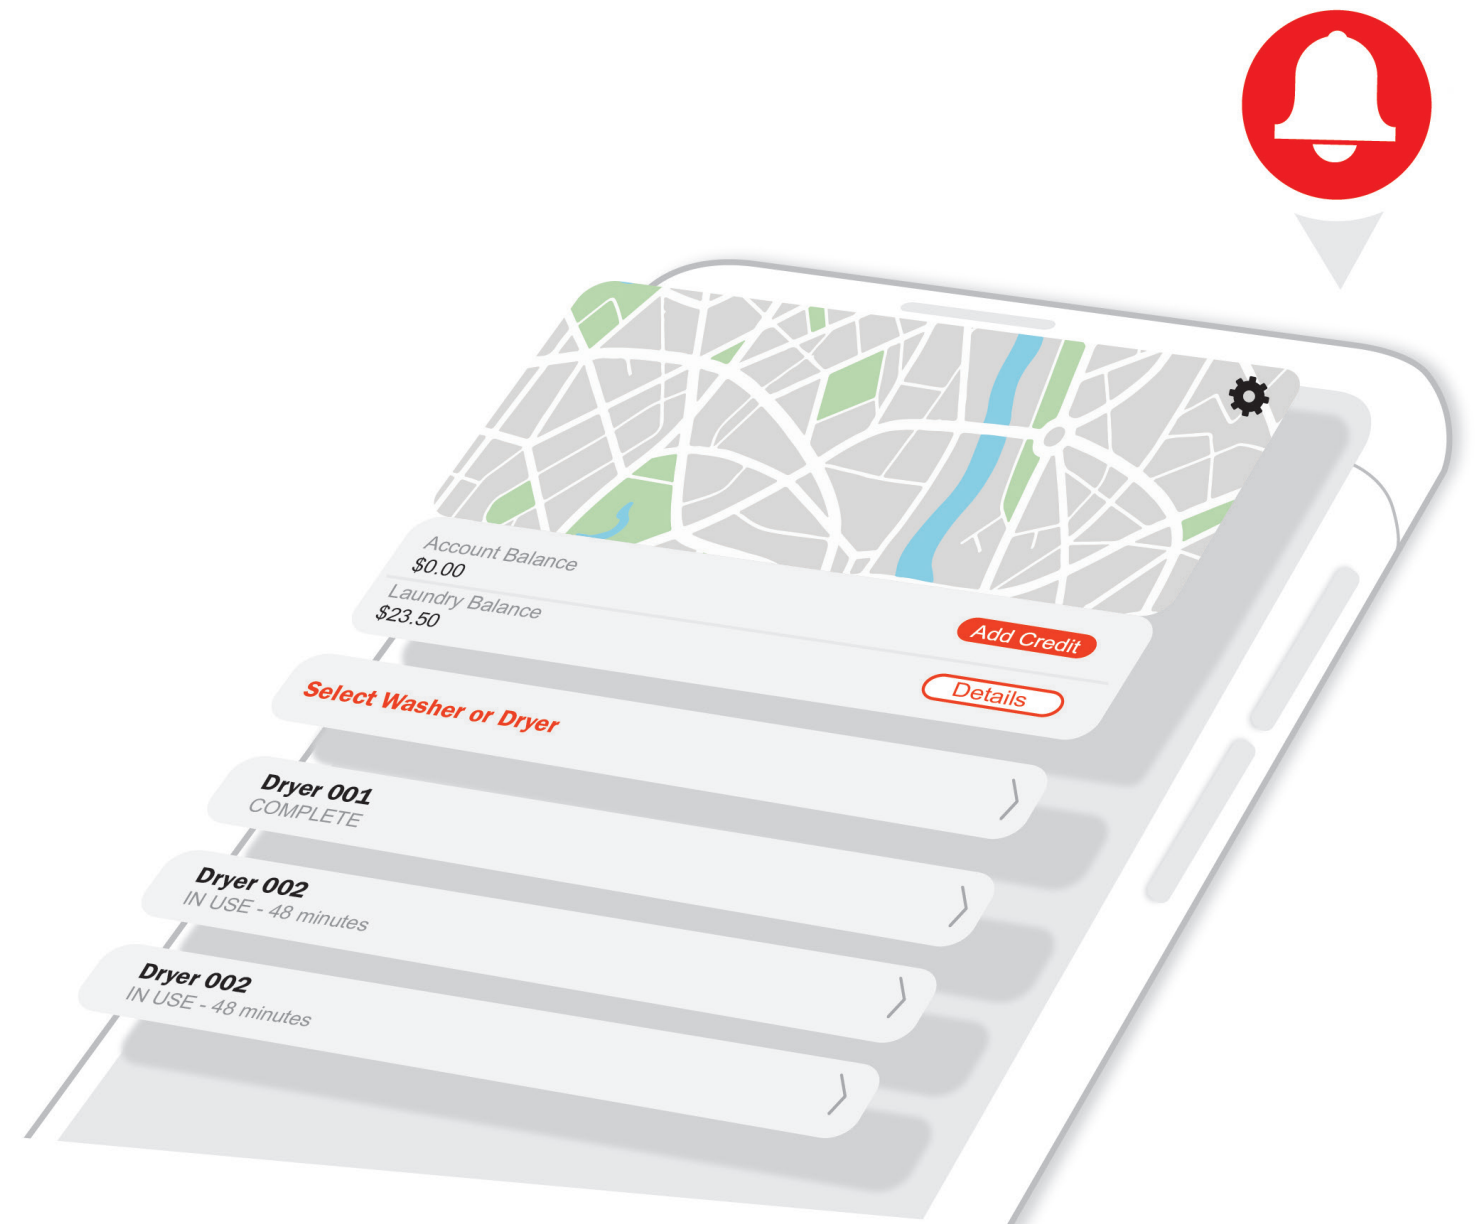

USING THE SPEED QUEEN APP TO DO YOUR LAUNDRY

Caldwell
& Gregory

DOWNLOAD

Download the Speed Queen app

LOG IN

USER NAME: Your student email address.

PASSWORD: Your full student ID number plus "WASH" in capital letters. *Example: 12345WASH.*

After logging in, please reset your password.

MANAGE YOUR ACCOUNT

Residential students are provided 34 cycles per semester at $2.50 per cycle, for a total semester allotment of $85.00.

Your balance is shown as Student Allowance on the right screen and will decline with usage. These funds can only be used during the current semester and your account will be zeroed out prior to next semester.

LOCATE

Locate your building and then your machine to get started.

Location Pin: **DCOLL1**

ADDITIONAL CYCLES

If needed, you may purchase additional cycles using your debit/credit card. These funds are shown as **Purchased Balance** on the left of your screen and will roll over to next semester.

Insights funds are non-refundable.

Dickinson

Questions? Does a machine need service?

800.927.9274

service@caldwellandgregory.com